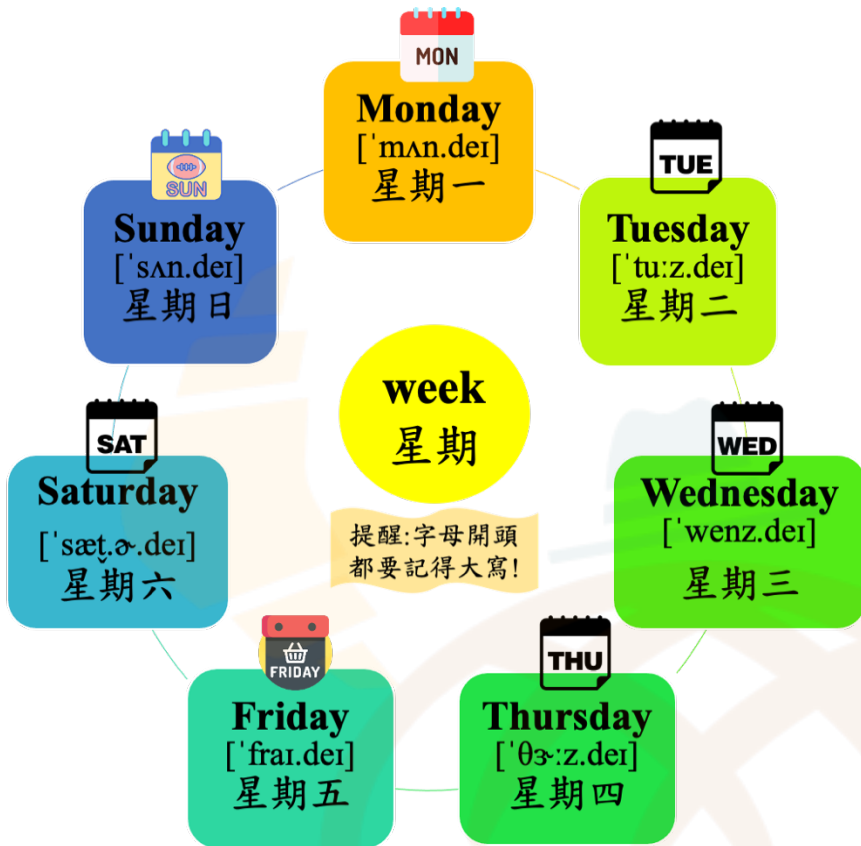

表示星期的方法

- on Monday
- on Tuesday
- on Wednesday
- on Thursday
- on Friday
- on Saturday
- on Sunday

- in January
- in February
- in March
- in April
- in May
- in June
- in July
- in August
- in September
- in October
- in November
- in December

month 月份: 每一個月份的字母開頭要記得大寫嘞!